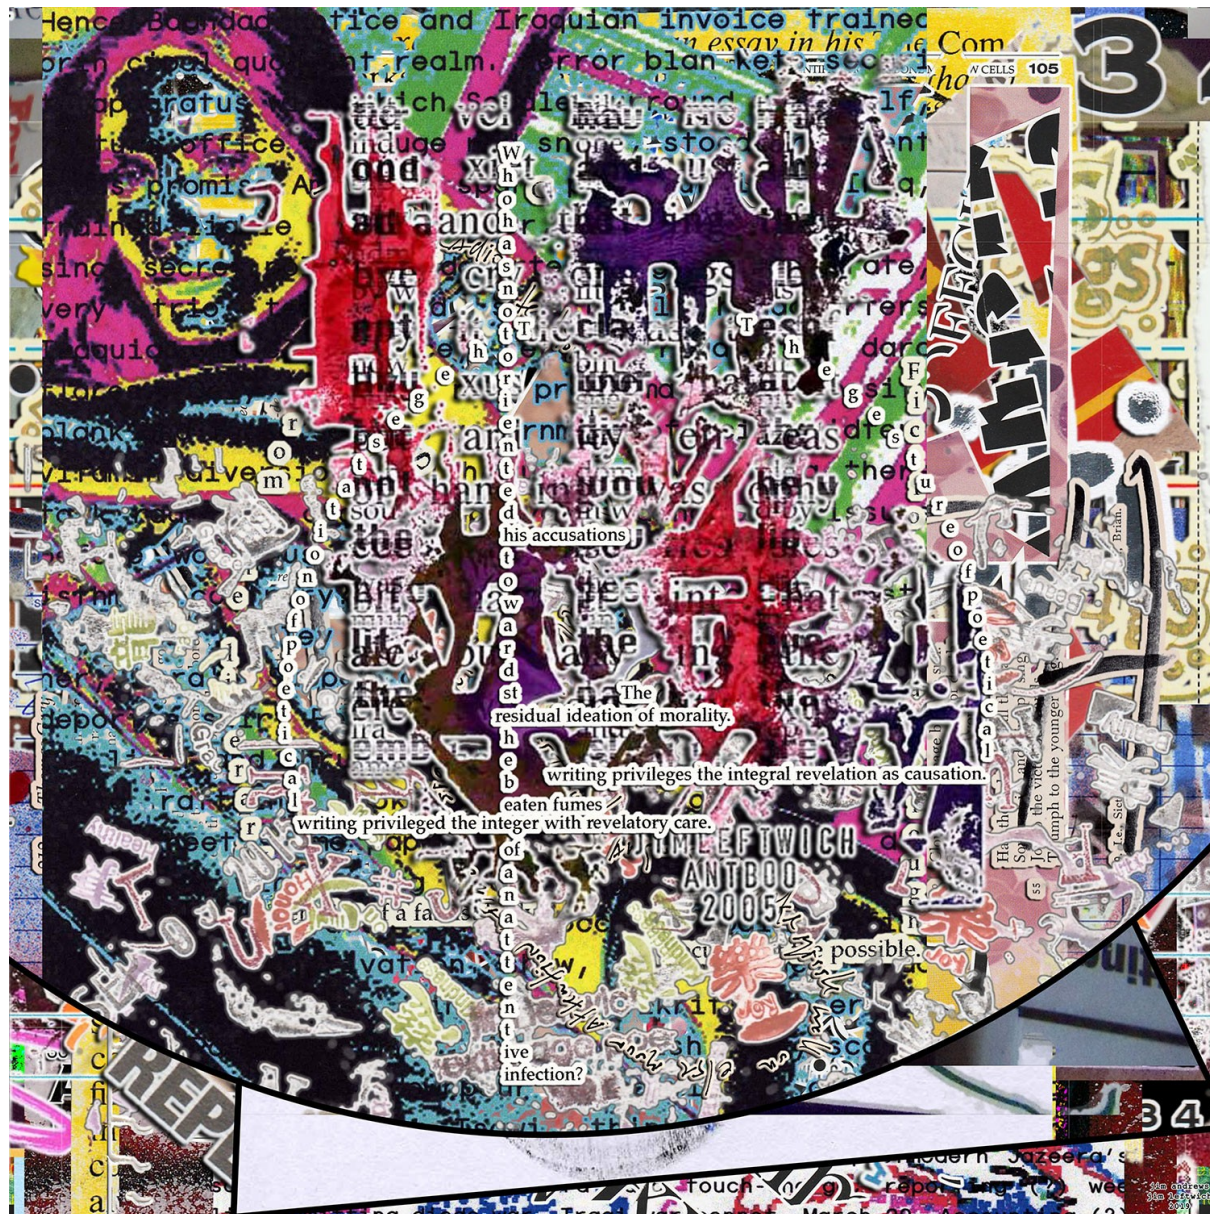

Privileged the Integer

Artists: Jim Andrews, Jim Leftwich
Date: 2019
Origin: Aleph Null at 4800x4800
Size: 24"x 24"
Edition: Limited edition of 10
Price: $850